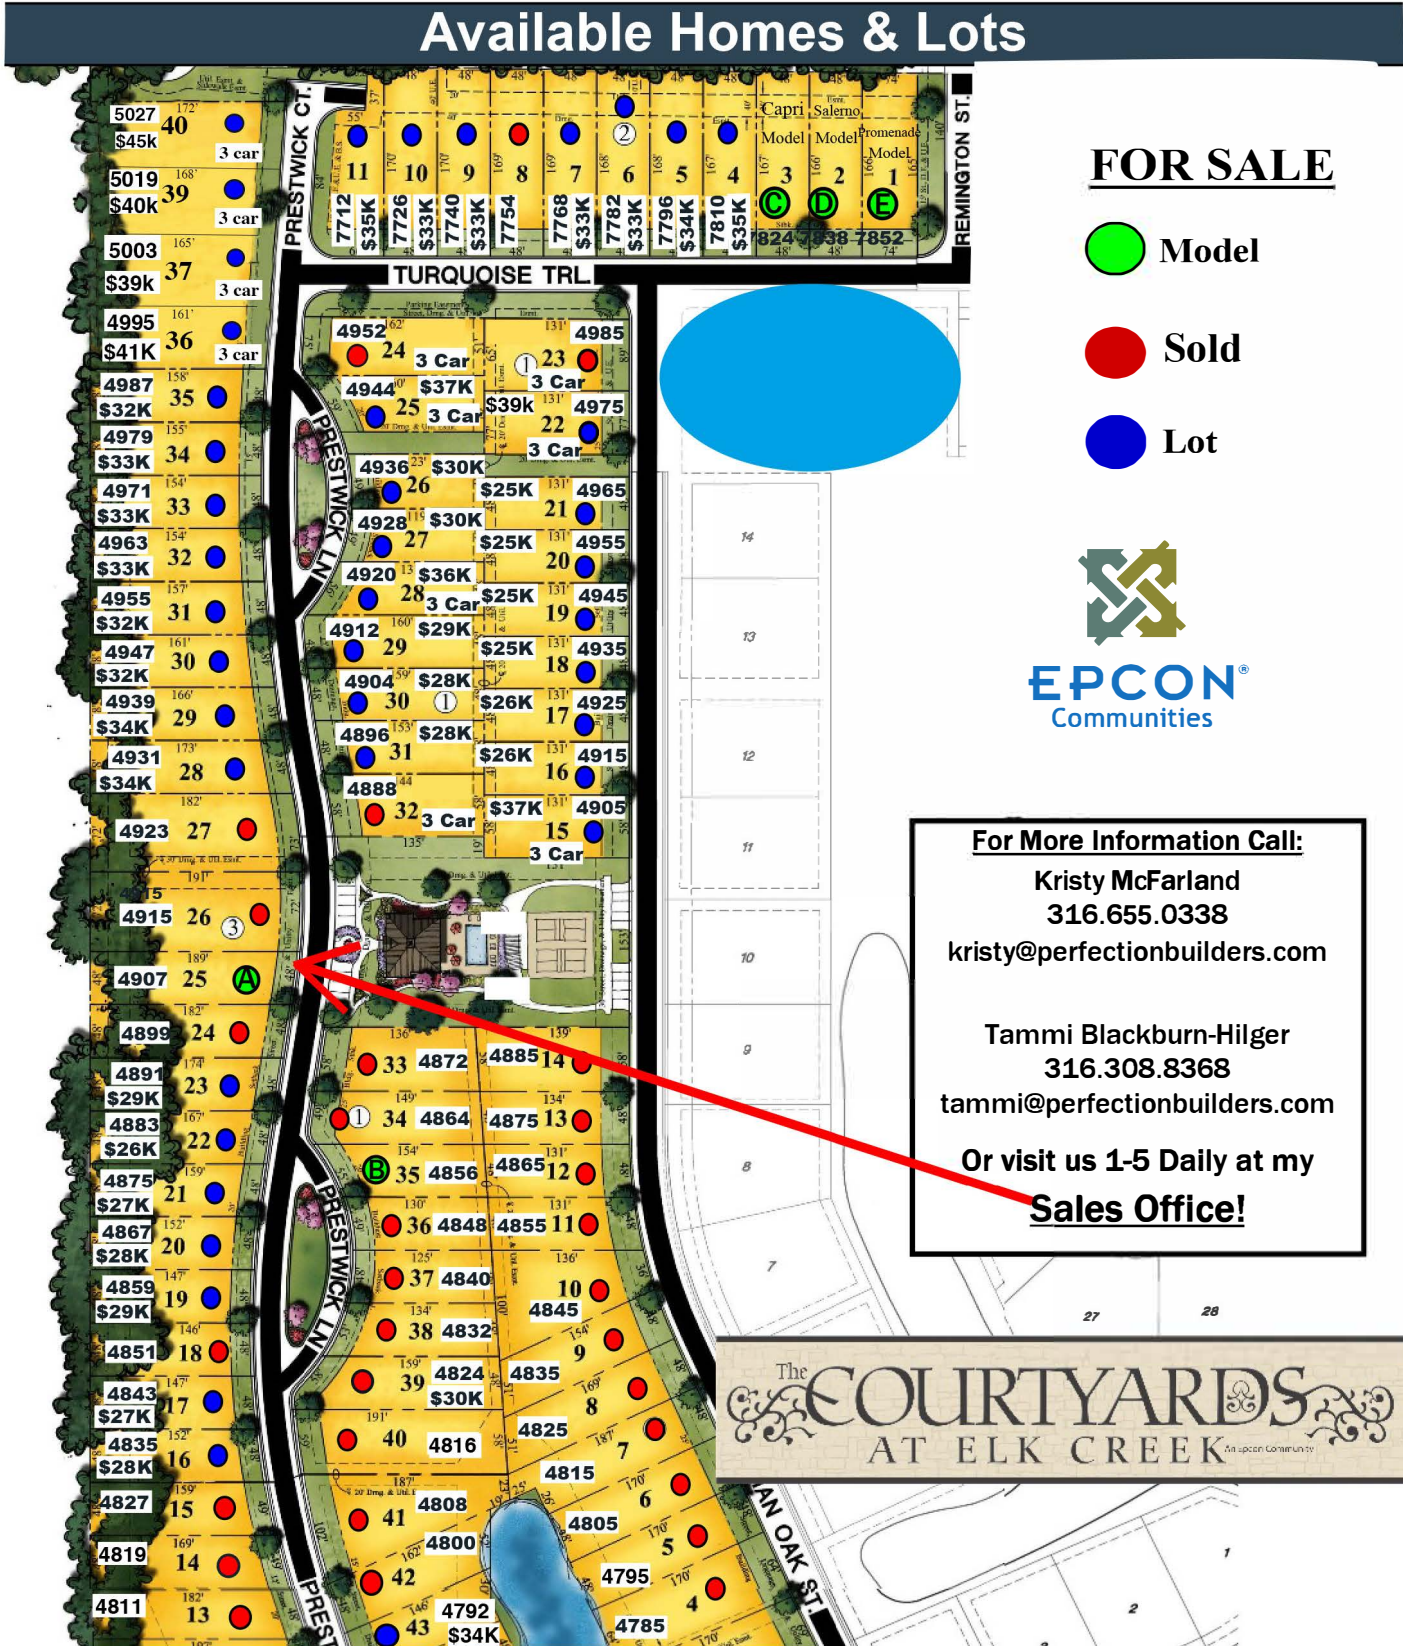

FINAL PHASE NOW OPEN!

Available Homes & Lots

FOR SALE

Model

Sold

Lot

For More Information Call:

Kristy McFarland
316.655.0338

kristy@perfectionbuilders.com

Tammi Blackburn-Hilger
316.308.8368
tammi@perfectionbuilders.com

Or visit us 1-5 Daily at my
Sales Office!

The **COURTYARDS**
AT ELK CREEK

Address	Plan	Price	Description	Availability
A 4907 Prestwick Ave.	Torino	$ 340,528	2028 sq. ft., 2 Bed 2 Bath + Sunroom ***Sales Office***	NOW
B 4856 Prestwick Ave.	Palazzo	$ 282,313	1841 sq. Ft., 2 Bed 2 Bath + Den	NOW
C 7824 Turquoise Tr.	Capri	$238,309	1330 sq. Ft., 2 Bed 2 Bath	JAN '18
D 7838 Turquoise Tr.	Salerno	$304,734	1803 sq. ft., 2 Bed 2 Bath + Screened in Porch	JAN '18
E 7852 Turquoise Tr.	Promenade	$402,051	2135 sq. ft. main floor + 757 sq. ft. upper level 3 Bed 3 Bath + Den, Concrete Safe Room	Model not for sale